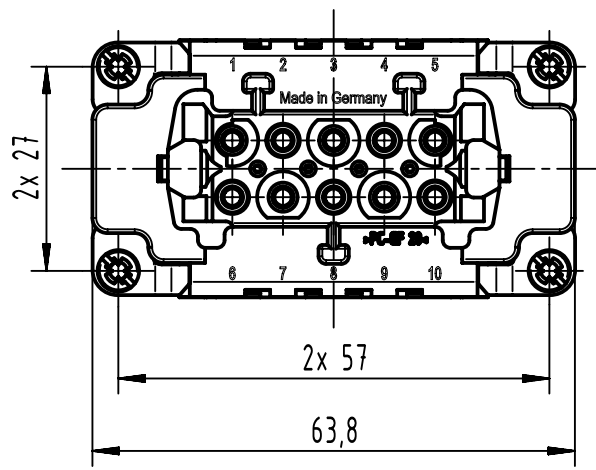

1 2 3 4 5 6

A

B

C

D

<p>All Dimensions in mm Original Size DIN A4</p>	Scale 1:1		Free size tol.		Ref.
	Created by LONGL		Inspected by DINGB	Standardisation ROEBEN	Date 2022-05-24
<p>All rights reserved Department EL PD</p>	Title Han 10ES-Press-SMC-FI-CCT-PE Press				Doc-Key / ECM-Nr. 100923031/UGD/002/D 500000218196
	HARTING D-32339 Espelkamp		Type TB	Number 09 33 010 2778	