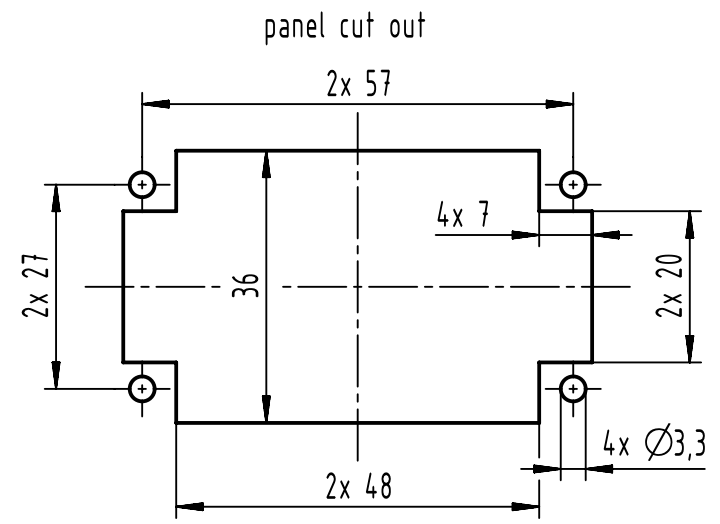

1 2 3 4 5 6

A

B

C

D

<p>All Dimensions in mm Original Size DIN A4</p>	Scale 1:1		Free size tol.		Ref.
	Created by LONGL		Inspected by DINGB	Standardisation ROEBEN	Date 2022-05-24
<p>All rights reserved Department EL PD</p>	Title Han 10ES-Press-SMC-FI-CCT-PE Press				Doc-Key / ECM-Nr. 100923031/UGD/002/D 500000218196
	HARTING D-32339 Espelkamp		Type TB	Number 09 33 010 2778	