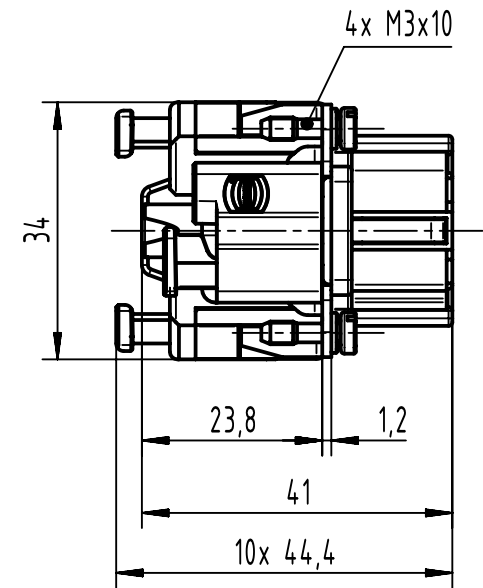

1 2 3 4 5 6

A

B

C

D

<p>All Dimensions in mm Original Size DIN A4</p>	Scale 1:1		Free size tol.		Ref.
	Created by LONGL		Inspected by DINGB	Standardisation ROEBEN	Date 2022-05-24
<p>All rights reserved Department EL PD</p>	Title Han 10ES-Press-SMC-FI-CCT-PE Press				Doc-Key / ECM-Nr. 100923031/UGD/002/D 500000218196
	HARTING D-32339 Espelkamp		Type TB	Number 09 33 010 2778	